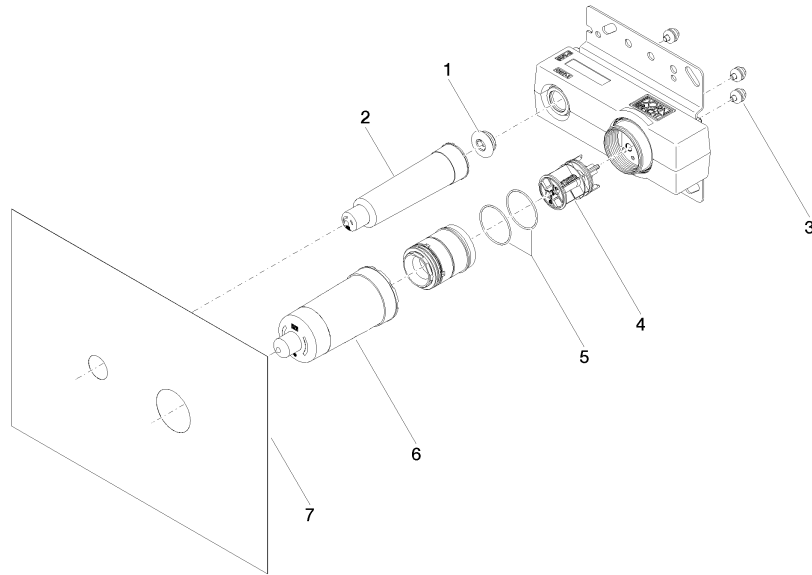

Concealed wall-mounted single-lever mixer -

35 860 970 90

- 2x female thread 1/2" connections
- 1x female thread 1/2" outlet for wall spout
- 1x female thread 1/2" outlet
- 2x dust cover
- anti-water packing
- soundproofing
- gauge 100 mm

Recommended miscellaneous

Extension 20 mm - 12 869 970 90
 •Not suitable for combining with
 META PURE (36 86X 664-FF).

Recommended miscellaneous

Extension 20 mm - 12 870 970 90
 •Can only be combined with
 exposed trim parts 36 86X 664-FF.

Recommended miscellaneous

**Adapter for reversed water
 connections -** 12 880 970 90
 •Not suitable for combining with
 META PURE (36 86X 664-FF).

Concealed wall-mounted single-lever mixer -

35 860 970 90